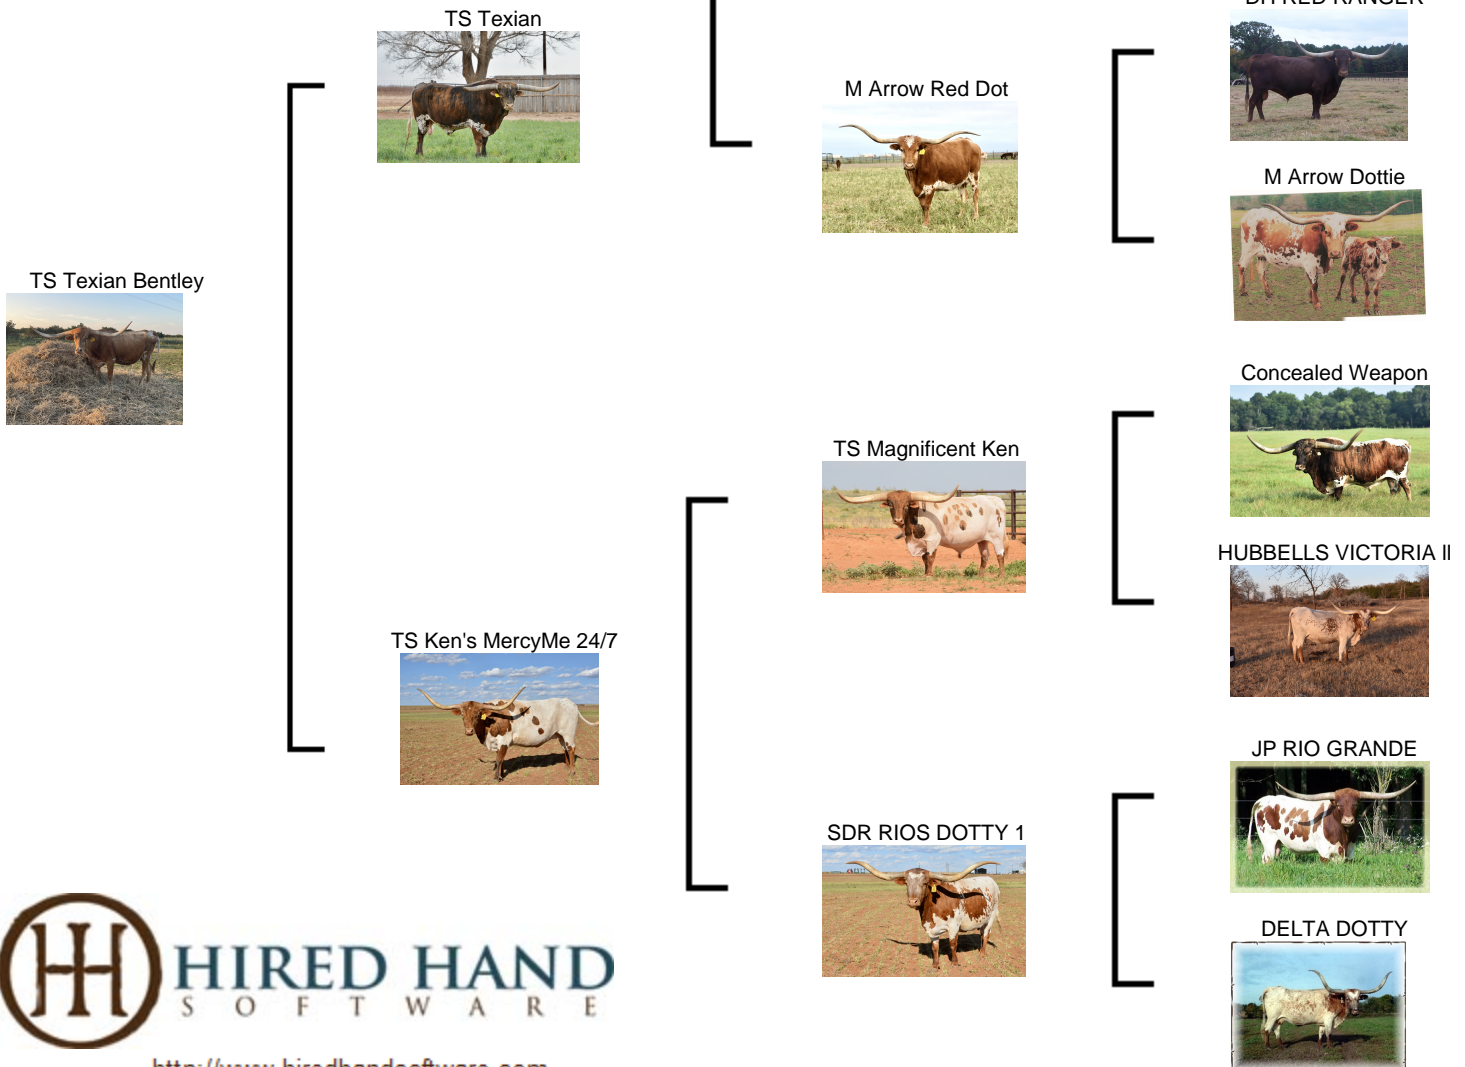

**KRAZY KOLORS RANCH**  
**STEPHENVILLE, TX**

## TS Texian Bentley

**Date of Birth:** 05/04/2020  
**Registration 1:** CI328008\*  
**Breeder:** Terry and Sherri Adcock  
**Owner:** Krazy Kolers Ranch

Courtesy of Krazy Kolers Ranch

Bently is a pretty heifer calf sired by TS Texian (71.50" TTT, TS Red River Tuff x 78" TTT, M Arrow Red Dot). 104.6250" TTT, Cowboy Tuff Chex, 100.25" TTT, BL Rio Catchit, DH Red Ranger, 81" TTT, Phenomenal Dorothy and ZD Kelly to name a few more in this pedigree. Bentley's dam is TS Ken's MercyMe 24/7 (76" TTT, TS Magnificent Ken x 80.1250" TTT, SDR Rios Dotty 1). Also in this pedigree are Concealed Weapon, JP Rio