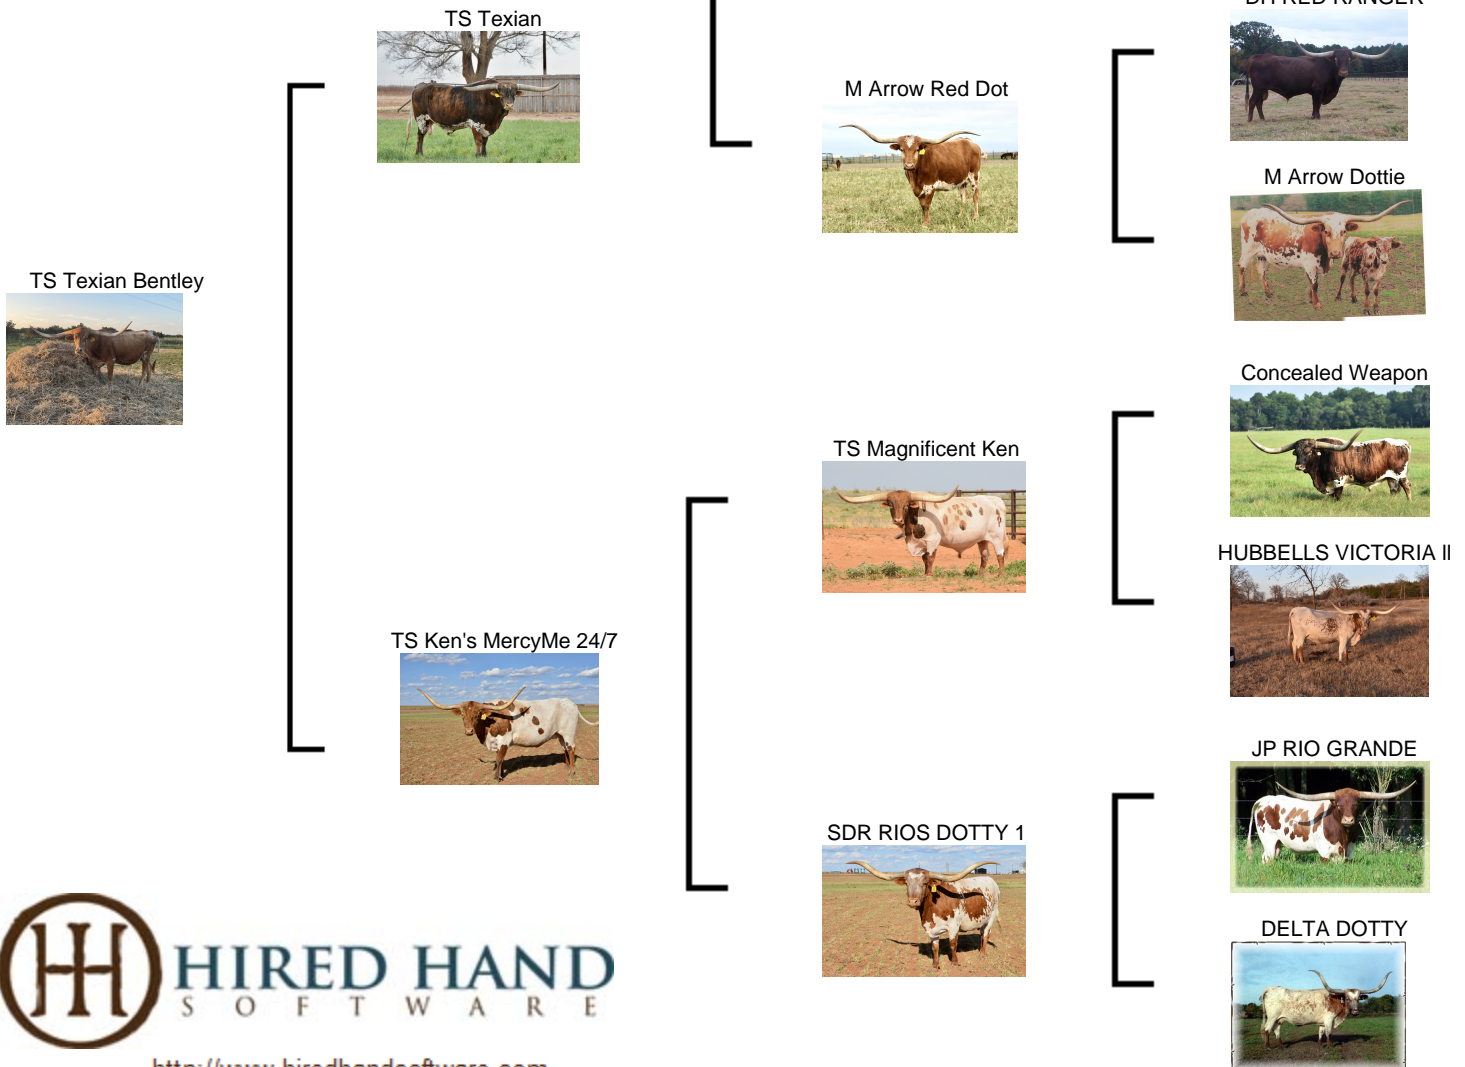

**KRAZY KOLORS RANCH**  
**STEPHENVILLE, TX**

## TS Texian Bentley

**Date of Birth:** 05/04/2020  
**Registration 1:** CI328008\*  
**Breeder:** Terry and Sherri Adcock  
**Owner:** Krazy Kolers Ranch

*Courtesy of Krazy Kolers Ranch*

Bently is a pretty heifer calf sired by TS Texian (71.50" TTT, TS Red River Tuff x 78" TTT, M Arrow Red Dot). 104.6250" TTT, Cowboy Tuff Chex, 100.25" TTT, BL Rio Catchit, DH Red Ranger, 81" TTT, Phenomenal Dorothy and ZD Kelly to name a few more in this pedigree. Bentley's dam is TS Ken's MercyMe 24/7 (76" TTT, TS Magnificent Ken x 80.1250" TTT, SDR Rios Dotty 1). Also in this pedigree are Concealed Weapon, JP Rio